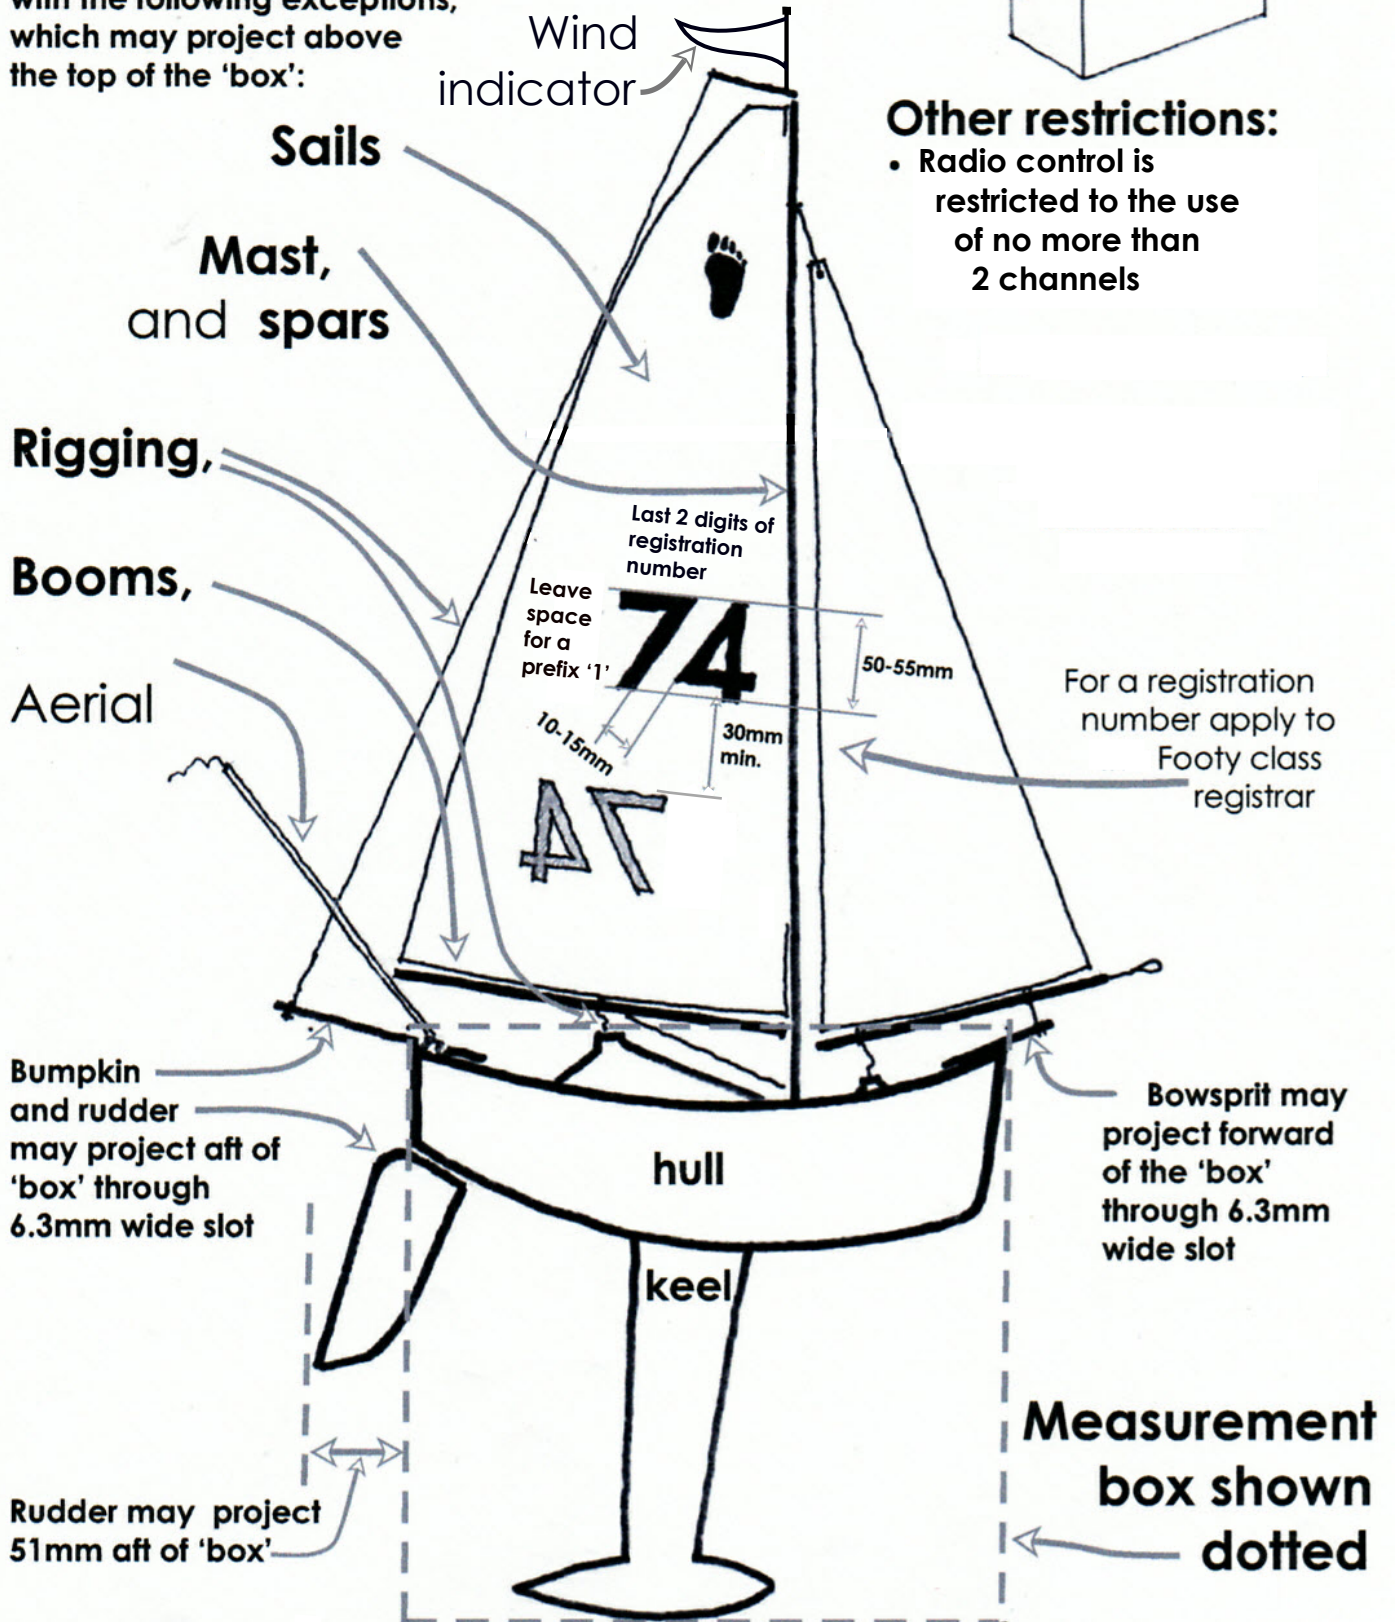

Other restrictions:

- Radio control is restricted to the use of no more than 2 channels

For defined detail refer to the Footy Class Rules